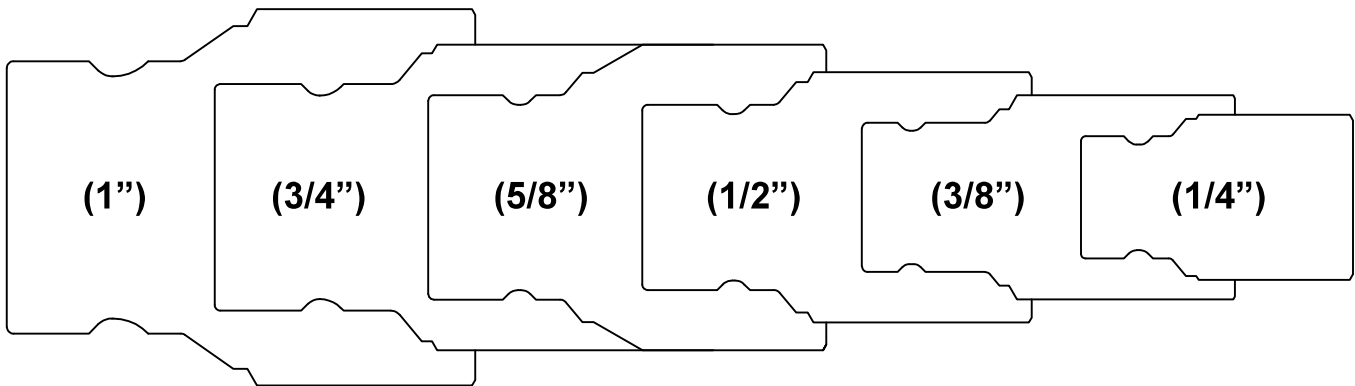

**QWN Series
(Wing Nut)**

**QT Series
(Diagnostic)**

**QH Series
(Snap-Tite H)**

**QF Series
(Flat Face 16028)**