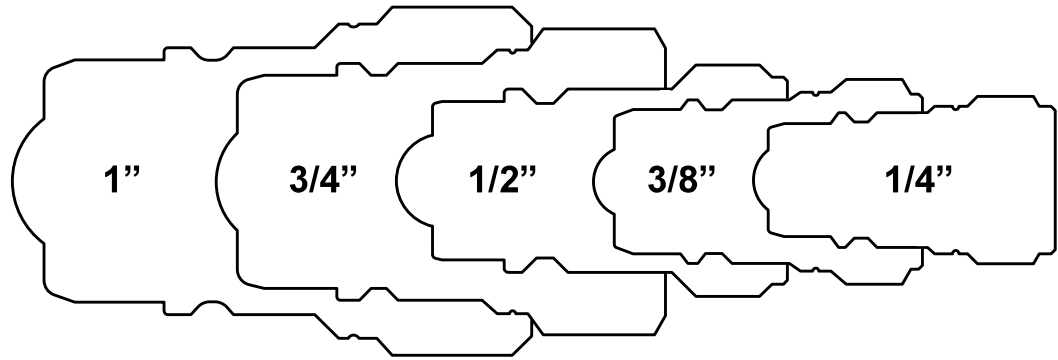

Hydraulic Profiles

Agriculture

BOP

Flat Face

Multifaster

Screw to Connect

Special

Standard ISO

Water

**QG Series
(Agricultural)**